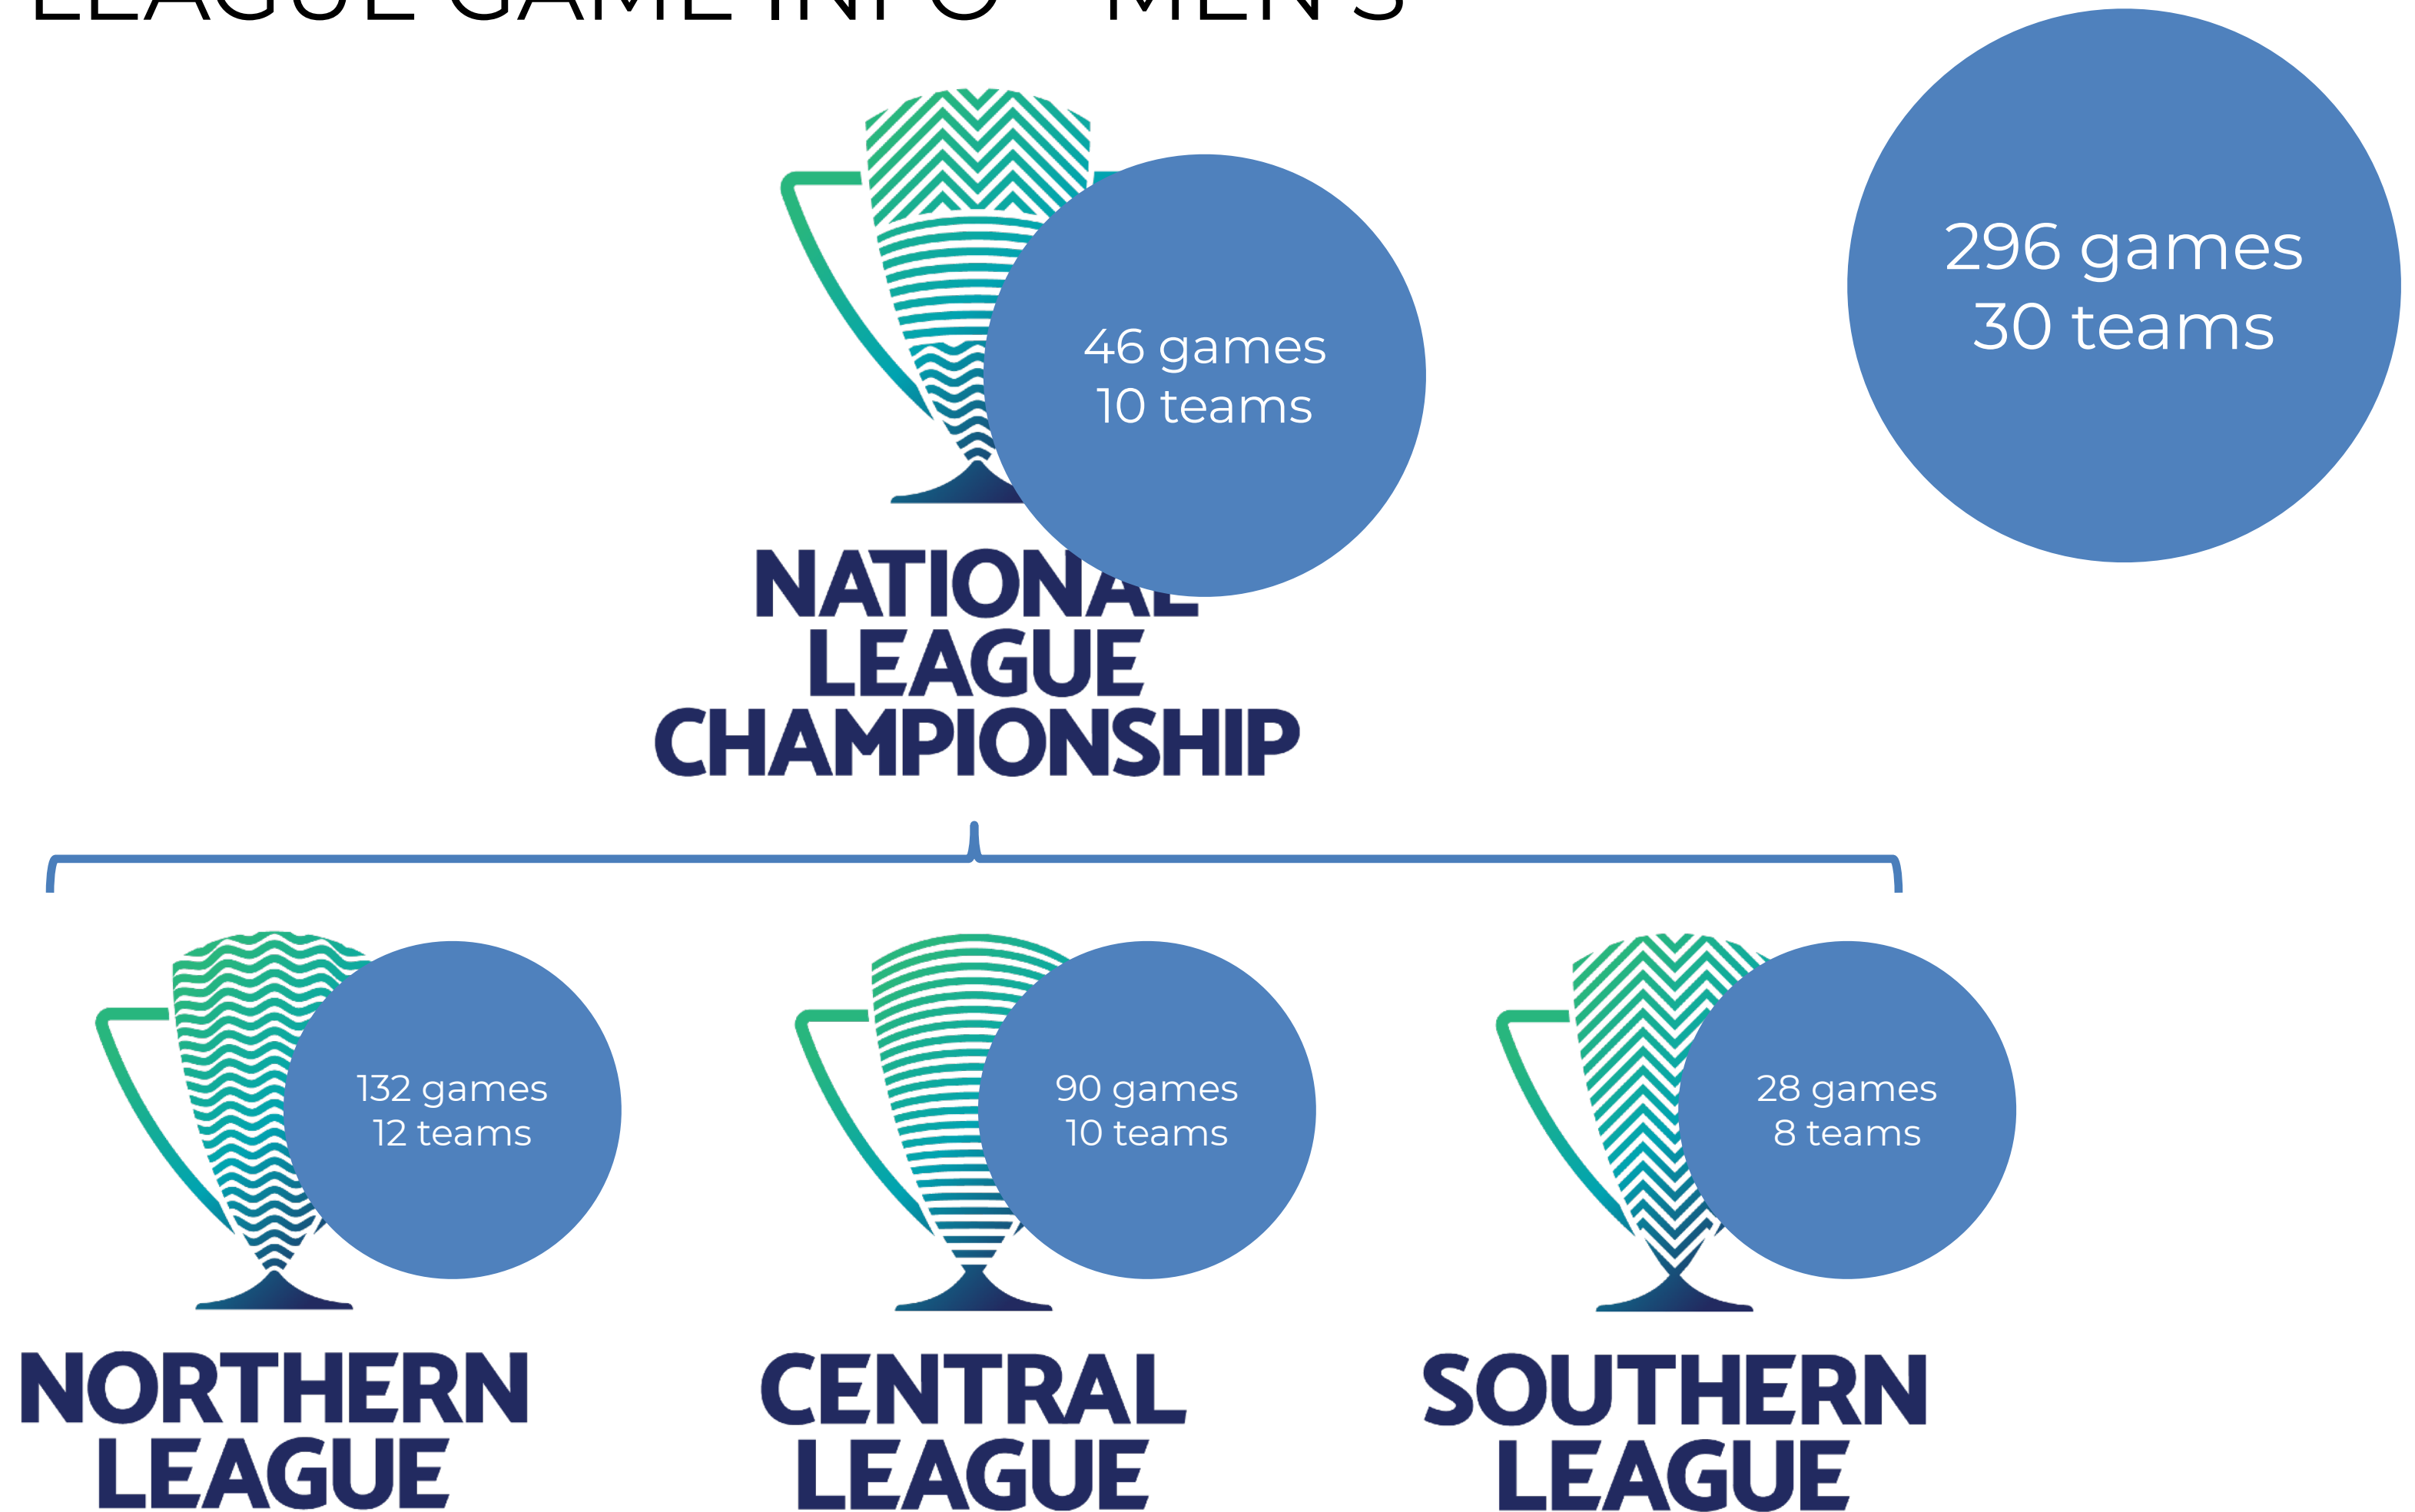

NATIONAL LEAGUE GAME INFO – MEN'S